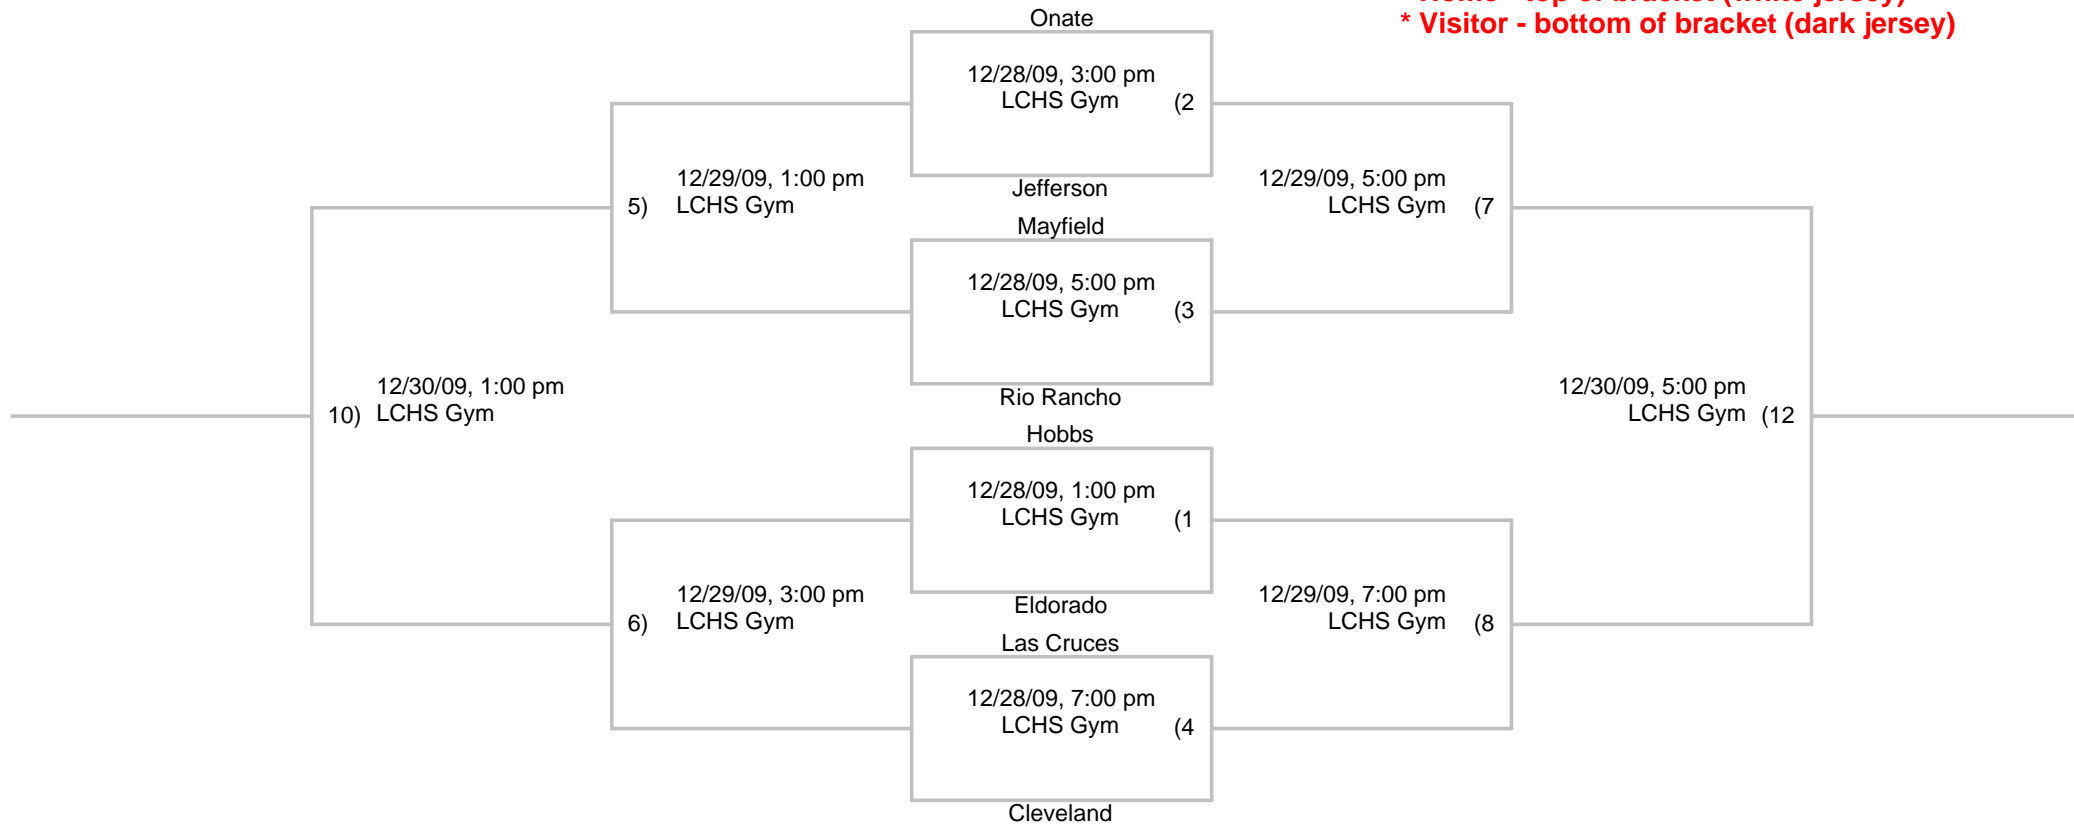

* Home - top of bracket (white jersey)
 * Visitor - bottom of bracket (dark jersey)

2009 LCPS Holiday Hoop-La Basketball Tournament